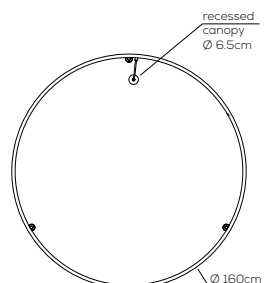

COLOURS

WALL AND CEILING LAMP VERSION

PL UL 1 160 h10 cm recessed
PL UL 2 160 h25 cm recessed

PL UL 1: kg 5 m³ 0,280
PL UL 2: kg 5,4 m³ 0,280

U-LIGHT / h10 cm or h25 cm recessed ceiling lamp / DRIVER NOT INCLUDED

Type	Article	Colours	Version	Source
PL	UL 1 160 LED (h10 cm)	AN anthracite grey	IN recessed canopy	LED 102W - diffused beam 3000K*, 2700K 24VDC other CCT options available upon request
	UL 2 160 LED (h25 cm)	RU rust brown		

CE IP20 CRI90 dimmabile with dedicated PSU LED ~9025 lm* 88 lm/W* 24Vdc

foro - hole Ø 4,5 cm / profondità min - min depth 10 cm

Installazione come plafoniera (downlight o uplight) oppure applique (con illuminazione verso la superficie di installazione).
Application: both as ceiling (downlight or uplight mounting) or wall lamp (only wallward light).