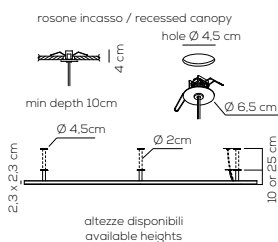

COLOURS

WALL AND CEILING LAMP VERSION

PL UL 1 160 h10 cm recessed
PL UL 2 160 h25 cm recessed

PL UL 1: kg 5 m³ 0,280
PL UL 2: kg 5,4 m³ 0,280

U-LIGHT / h10 cm or h25 cm recessed ceiling lamp / DRIVER NOT INCLUDED

Type	Article	Colours	Version	Source
PL	UL 1 160 LED (h10 cm)	AN anthracite grey	IN recessed canopy	LED 102W - diffused beam 3000K*, 2700K 24VDC other CCT options available upon request
	UL 2 160 LED (h25 cm)	RU rust brown		

CE IP20 CRI90 dimmabile with dedicated PSU LED ~9025 lm* 88 lm/W* 24Vdc

foro - hole Ø 4,5 cm / profondità min - min depth 10 cm

Installazione come plafoniera (downlight o uplight) oppure applique (con illuminazione verso la superficie di installazione).
Application: both as ceiling (downlight or uplight mounting) or wall lamp (only wallward light).