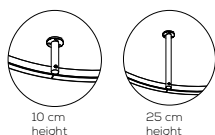

COLOURS

WALL AND CEILING LAMP VERSION

PL UL 1 160 h10 cm recessed
PL UL 2 160 h25 cm recessed

PL UL 1: kg 5 m³ 0,280
PL UL 2: kg 5,4 m³ 0,280

U-LIGHT / h10 cm or h25 cm recessed ceiling lamp / DRIVER NOT INCLUDED